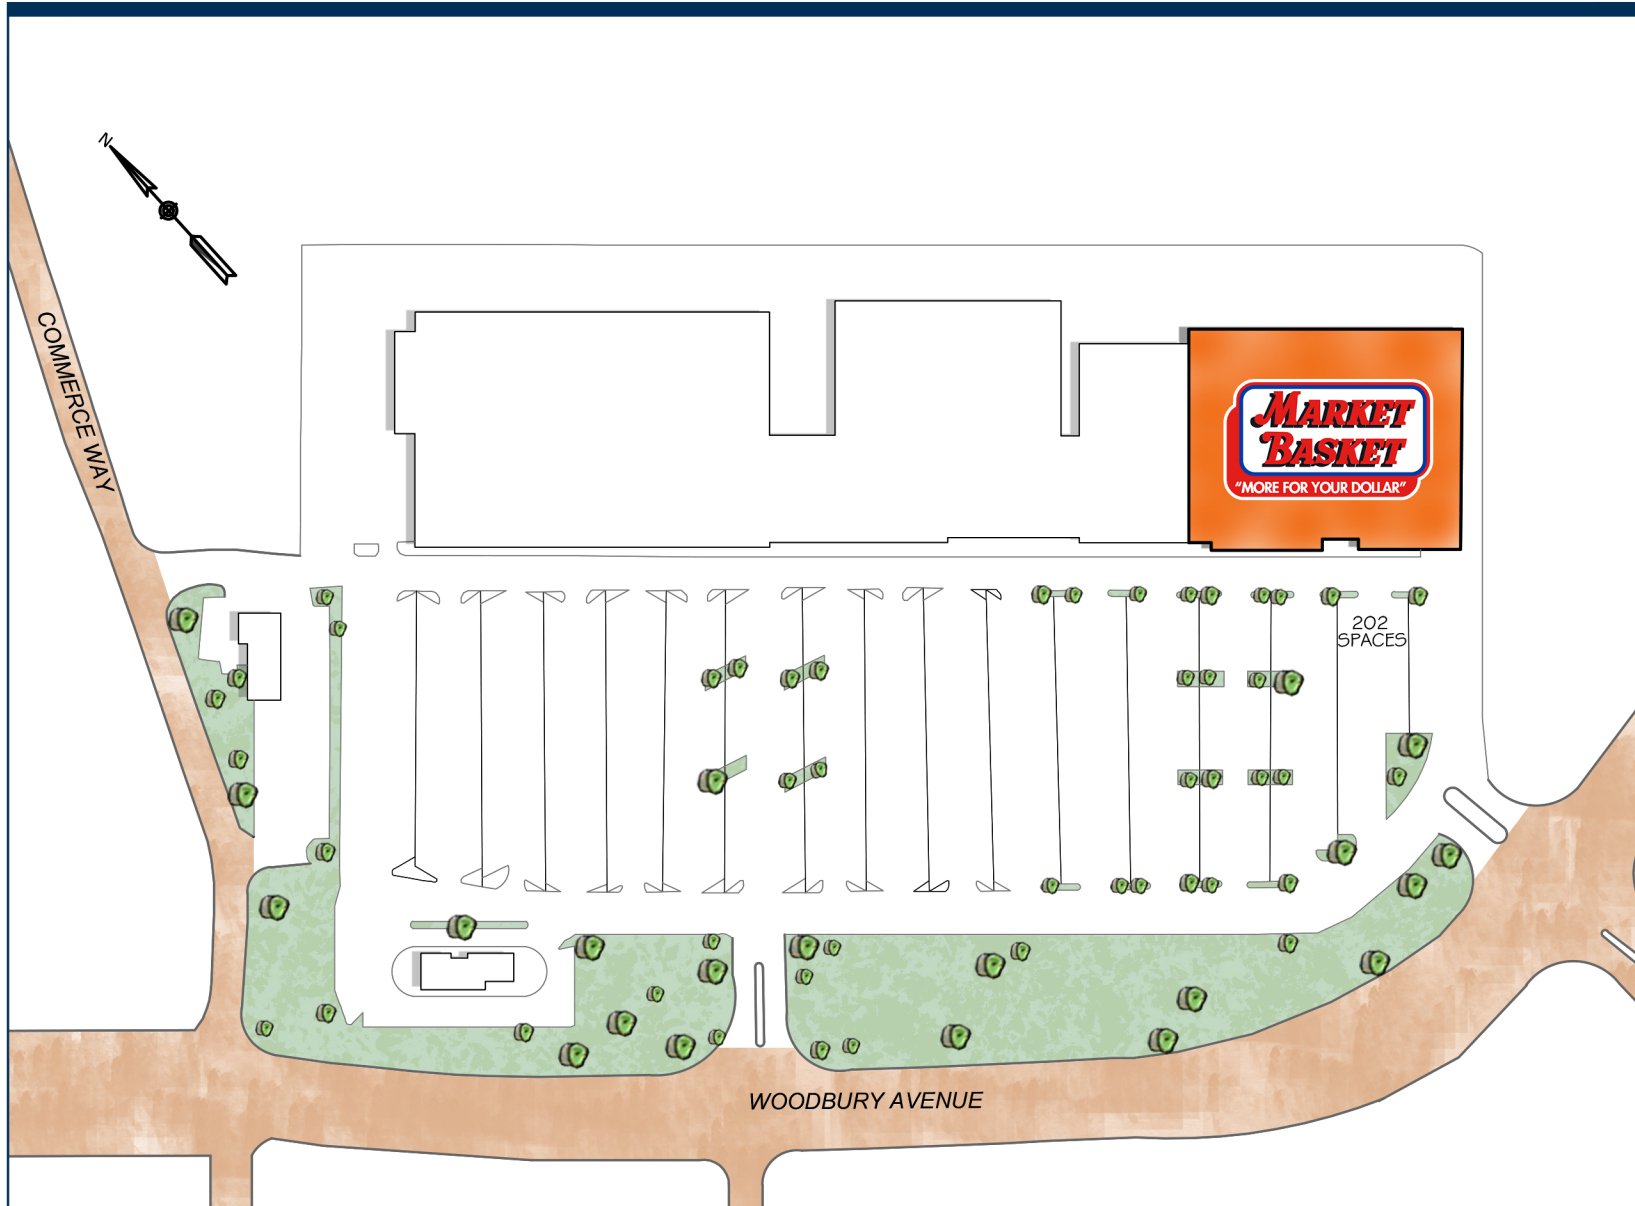

Tenants

MARKET BASKET

Portsmouth, NH #21
1465 Woodbury Ave, Portsmouth, NH 03801

Total Square Footage: 49,711
Parking Spaces: 202

Leasing Plan
Revised: July 17, 2023