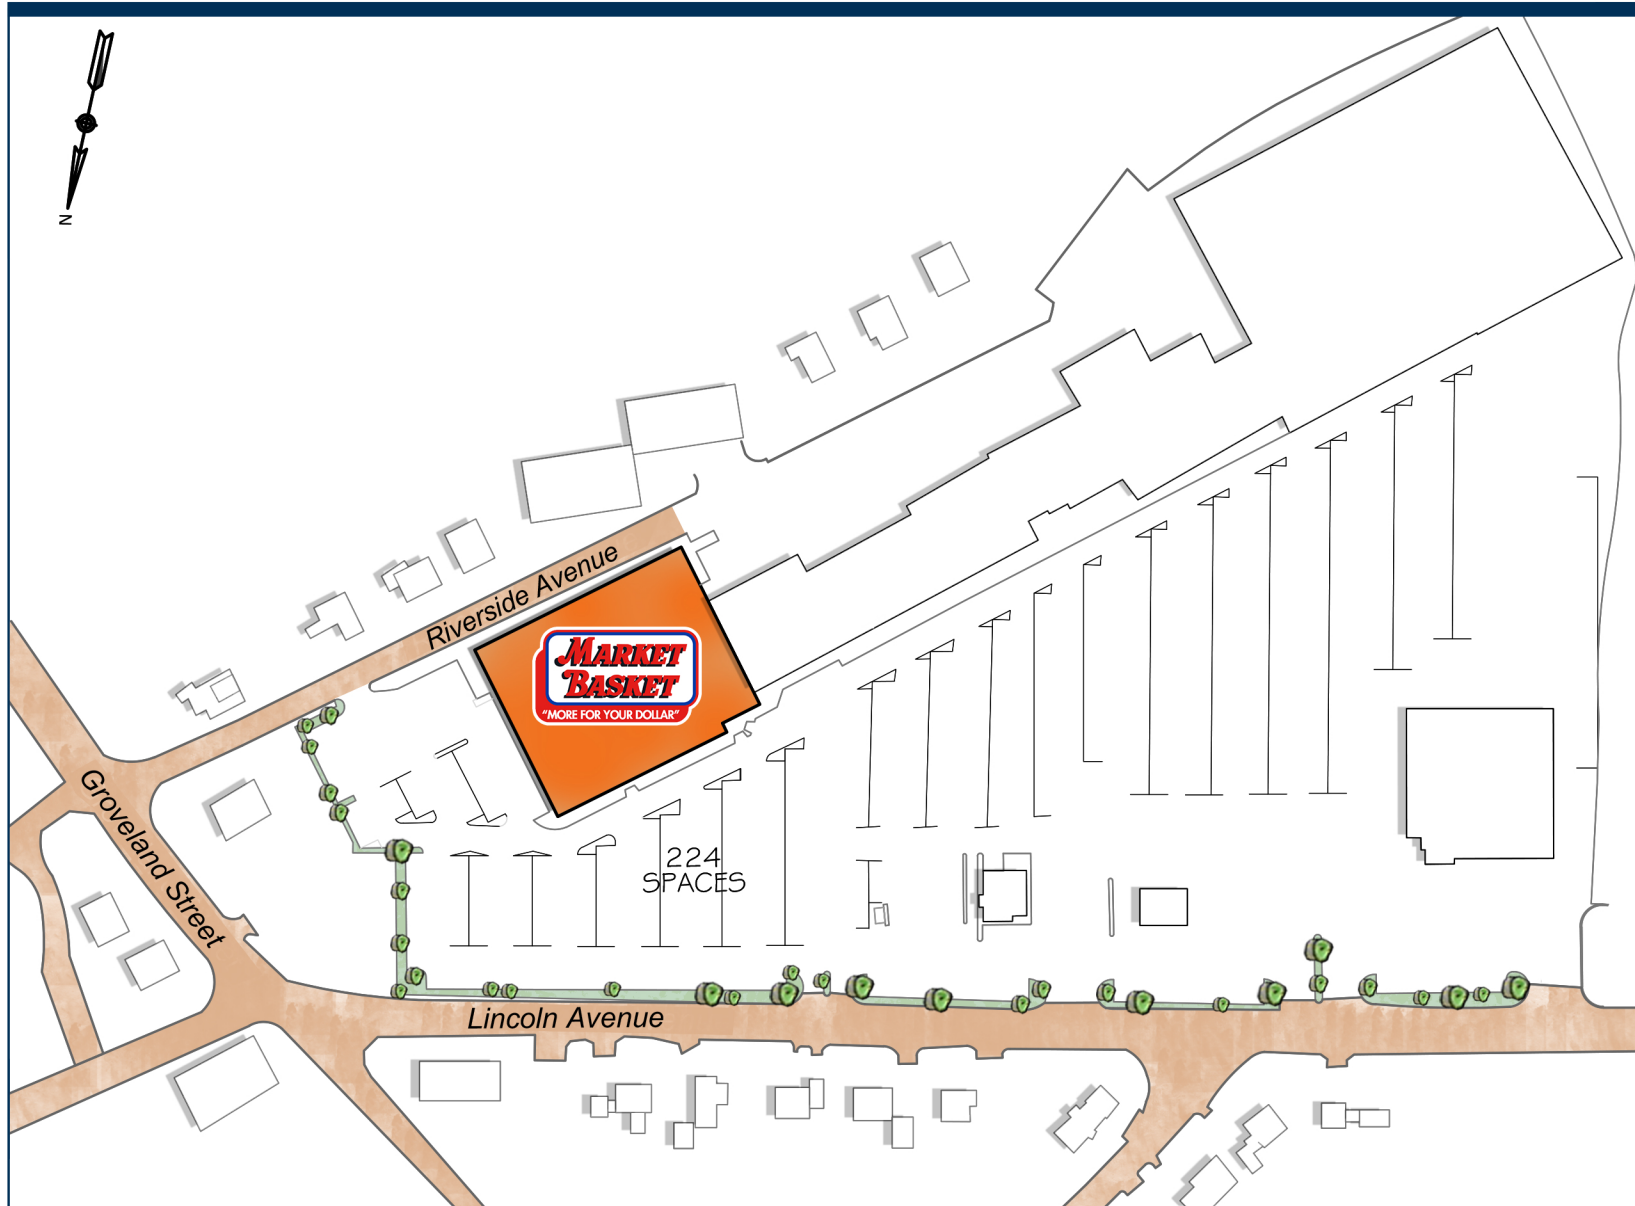

Tenants

MARKET BASKET

Haverhill, MA #48
285 Lincoln Ave, Haverhill, MA 01830

Total Square Footage: 43,777
Parking Spaces: 224

Leasing Plan
Revised: July 17, 2023