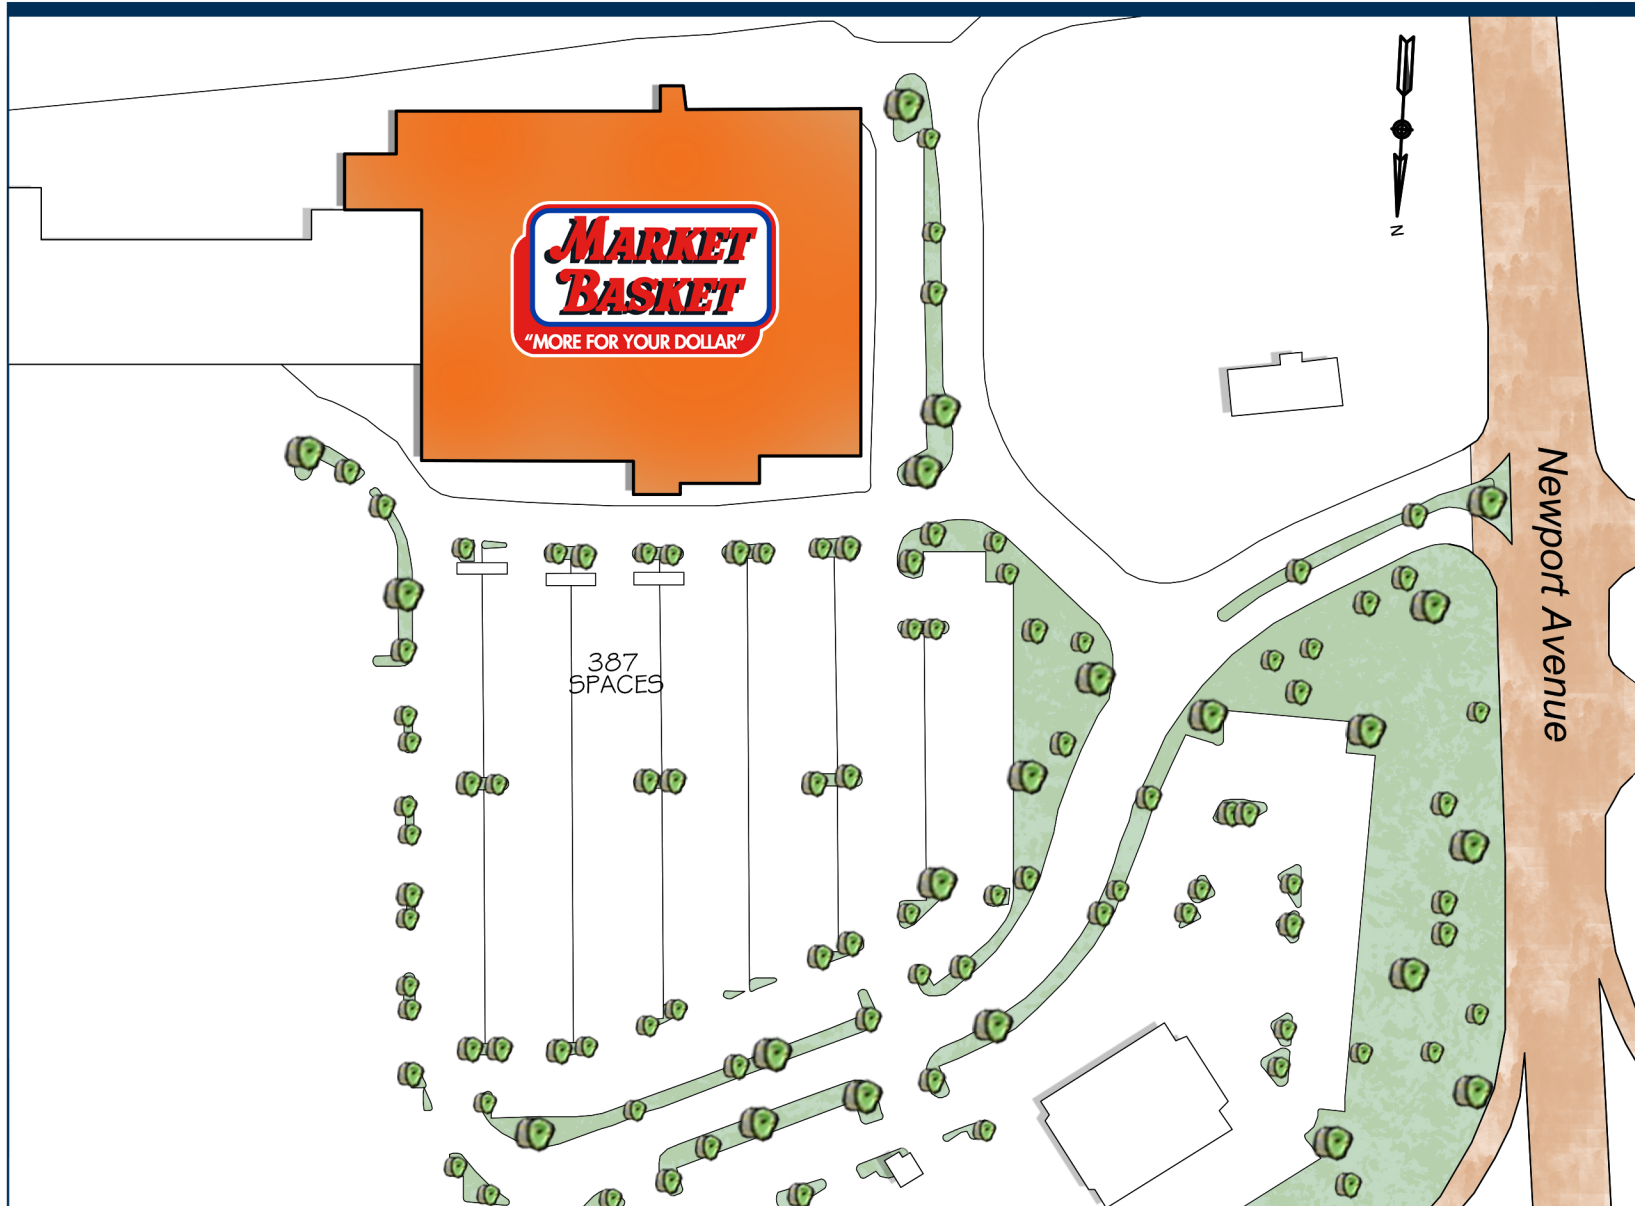

Tenants

MARKET BASKET

**Attleboro, MA #76**  
1200 Newport Ave, Attleboro, MA 02703

Total Square Footage: 78,531  
Parking Spaces: 387

**Leasing Plan**  
Revised: July 17, 2023